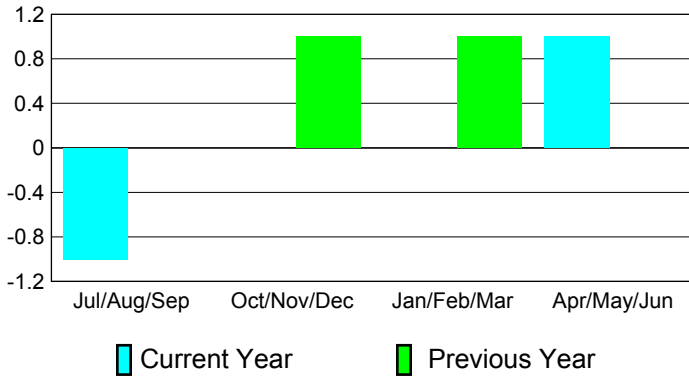

2010-2011 GMT Reports for District (or Undistricted) **District 33 S**

GMT: **ED J LECIUS**

Location: **MASSACHUSETTS**

GMT CA: **1**

CLUBS

Club Results
2010-2011

Clubs
2009-2010

Month	New Club Goal	Actual New Clubs	Actual Dropped Clubs	Gain/Loss of Clubs	Gain/Loss of Clubs
Jul/Aug/Sep	0	0	-1	-1	0
Oct/Nov/Dec	1	0	0	0	1
Jan/Feb/Mar	0	0	0	0	1
Apr/May/June	1	1	0	1	0
Totals	2	1	-1	0	2

Club Results 2010-2011

Goal, New, Dropped, Gain/Loss

Comparison of Club Gain/Loss

Current Year Compared to the Previous Year

YTD Status Quo Clubs 2010-2011

Status Quo Clubs Compared to Status Quo Members

MEMBERSHIP