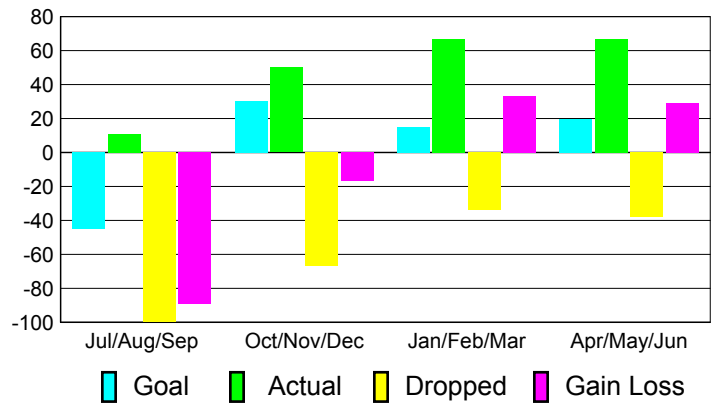

Membership Results 2010-2011

Goal, New, Dropped, Gain/Loss

Comparison of Membership Gain/Loss

Current Year Compared to the Previous Year