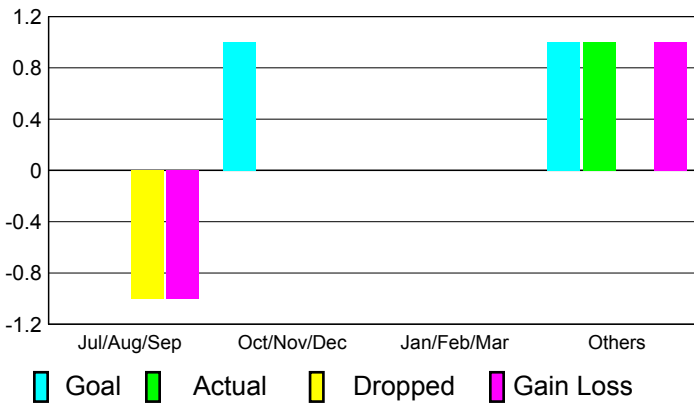

2010-2011 GMT Reports for District (or Undistricted) **District 33 S**

GMT: **ED J LECIUS**

Location: **MASSACHUSETTS**

GMT CA: **1**

CLUBS

Club Results
2010-2011

Clubs
2009-2010

Month	New Club Goal	Actual New Clubs	Actual Dropped Clubs	Gain/Loss of Clubs	Gain/Loss of Clubs
Jul/Aug/Sep	0	0	-1	-1	0
Oct/Nov/Dec	1	0	0	0	1
Jan/Feb/Mar	0	0	0	0	1
Apr/May/June	1	1	0	1	0
Totals	2	1	-1	0	2

Club Results 2010-2011

Goal, New, Dropped, Gain/Loss

Comparison of Club Gain/Loss

Current Year Compared to the Previous Year

YTD Status Quo Clubs 2010-2011

Status Quo Clubs Compared to Status Quo Members

MEMBERSHIP