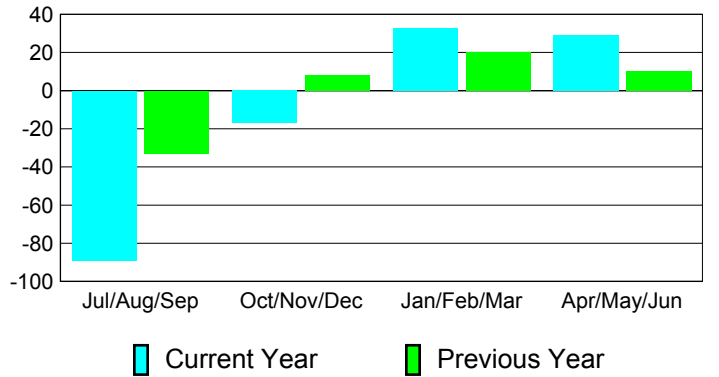

Membership Results
2010-2011

Membership
2009-2010

Month	Net Memb Goal	Actual New Memb	Actual Dropped Memb	Gain/Loss of Memb	Gain/Loss of Memb
Jul/Aug/Sep	-45	11	-100	-89	-33
Oct/Nov/Dec	30	50	-67	-17	8
Jan/Feb/Mar	15	67	-34	33	20
Apr/May/June	20	67	-38	29	10
Totals	20	195	-239	-44	5

Membership Results 2010-2011

Goal, New, Dropped, Gain/Loss

Comparison of Membership Gain/Loss

Current Year Compared to the Previous Year

Gender Comparison 2010-2011

Jul/Aug/Sep

Oct/Nov/Dec

Jan/Feb/Mar